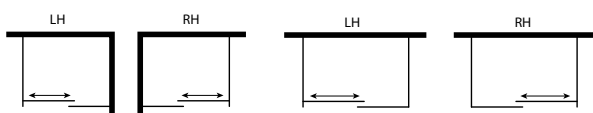

*SATIN ETCHED, BLUE, BRONZE, GREEN, OR GREY TINTED GLASS

VIEW 32 \

SLIDING DOOR + FIXED PANEL + TWO RETURNS

STANDARD-FIXED SIZES ONLY

CODE	VR32S12080	VR32S12090	VR32S14080	VR32S14090	VR32S15080	VR32S15090	VR32S16080	VR32S16090
WIDTH (mm)	1140-1220	1140-1220	1340-1420	1340-1420	1440-1520	1440-1520	1540-1620	1540-1620
RETURN (mm)	767-787	867-887	767-787	867-887	767-787	867-887	767-787	867-887
OPENING GAP (mm)	450-530	450-530	550-630	550-630	550-630	550-630	650-730	650-730
FRONT OVERLAP (mm)	110-30	110-30	110-30	110-30	110-30	110-30	110-30	110-30
HEIGHT (mm)	2000	2000	2000	2000	2000	2000	2000	2000
CLEAR	£2,934	£3,078	£2,993	£3,024	£3,109	£3,254	£3,109	£3,293

M2M-MADE TO MEASURE SIZES

CODE	VR32B12090	VR32B13090	VR32B14090	VR32B15090	VR32B16090
WIDTH (up to-mm)	1200	1300	1400	1500	1600
RETURN (up to-mm)	900	900	900	900	900
HEIGHT (up to-mm)	2000	2000	2000	2000	2000
CLEAR	£4,110	£4,187	£4,264	£4,340	£4,416
ULTRA-CLEAR	£4,923	£5,026	£5,127	£5,230	£5,331
COLOURS*	£5,477	£5,598	£5,717	£5,835	£5,954

*SATIN ETCHED, BLUE, BRONZE, GREEN, OR GREY TINTED GLASS

Configurations View 31

Configurations View 32