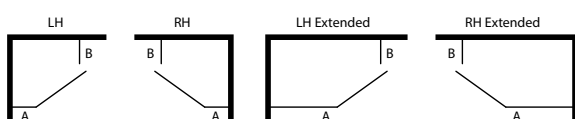

VIEW 25 \

135° NEO ANGLE ENCLOSURE

M2M-MADE TO MEASURE SIZES

CODE	VR25B9090	VR25B12090	VR25B14090	VR25B100100	VR25B120100	VR25B140100		
WIDTH (up to-mm)	900	1200	1400	1000	1200	1400		
RETURN (up to-mm)	900	900	900	1000	1000	1000		
HEIGHT (up to-mm)	2000	2000	2000	2000	2000	2000		
CLEAR	£3,318	£3,740	£3,906	£3,653	£3,865	£3,936		
ULTRA-CLEAR	£3,566	£3,994	£4,204	£3,913	£4,152	£4,363		
COLOURS*	£3,868	£4,354	£4,605	£4,112	£4,114	£4,794		
FLUTED	£4,023	£4,528	£4,789	£4,276	£4,279	£4,986		

*SATIN ETCHED, BLUE, BRONZE, GREEN, OR GREY TINTED GLASS

Stay Bar: An SB5 stay bar is always included

Configurations

Additional finishes: Please apply the following % surcharge

VIEW 25