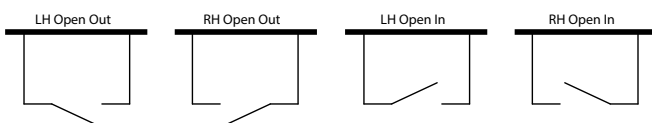

CODE	VR23S10076*	VR23S10080*	VR23S10090*	VR23S12076*	VR23S12080*	VR23S12090*	VR23S14076**	VR23S14080**
WIDTH (mm)	977	977	977	1177	1177	1177	1377	1377
RETURN (mm)	726-746	766-786	866-886	726-746	766-786	866-886	726-746	766-786
HEIGHT (mm)	2000	2000	2000	2000	2000	2000	2000	2000
CLEAR	£3,018	£3,032	£3,056	£3,068	£3,075	£3,147	£3,203	£3,230

CODE	VR23S14090**	VR23S16076**	VR23S16080**	VR23S16090**	VR23S18076**	VR23S18080**	VR23S18090**
WIDTH (mm)	1377	1577	1577	1577	1777	1777	1777
RETURN (mm)	866-886	726-746	766-786	866-886	726-746	766-786	866-886
HEIGHT (mm)	2000	2000	2000	2000	2000	2000	2000
CLEAR	£3,278	£3,295	£3,307	£3,360	£3,370	£3,378	£3,431

*593MM DOOR **793MM DOOR

M2M-MADE TO MEASURE SIZES

CODE	VR23B10090	VR23B11090	VR23B12090	VR23B13090	VR23B14090	VR23B15090	VR23B16090	VR23B18090
WIDTH (up to-mm)	1000	1100	1200	1300	1400	1500	1600	1800
RETURN (up to-mm)	900	900	900	900	900	900	900	900
HEIGHT (up to-mm)	2000	2000	2000	2000	2000	2000	2000	2000
CLEAR	£4,738	£4,810	£4,877	£4,949	£5,022	£5,094	£5,166	£5,309
ULTRA-CLEAR	£5,499	£5,597	£5,692	£5,790	£5,885	£5,984	£6,082	£6,276
COLOURS*	£6,022	£6,137	£6,248	£6,362	£6,477	£6,592	£6,706	£6,935
FLUTED	£6,323	£6,444	£6,560	£6,680	£6,801	£6,922	£7,041	£7,282

*SATIN ETCHED, BLUE, BRONZE, GREEN, OR GREY TINTED GLASS

Stay Bar: An SB8 stay bar is always included

Configurations