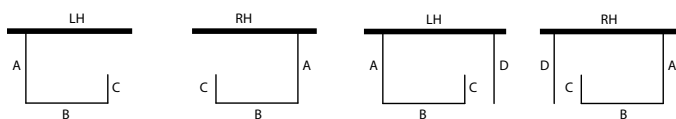

CODE	VR19.3FS958R-A	VR19.3FS967P-A	VR19.3FS1067P-A	VR19.3FS1167P-A
PANEL A WIDTH (mm)	966-986	975-995	1075-1095	1175-1195
HEIGHT (mm)	2000	2000	2000	2000
CLEAR	£891	£898	£954	£986

CODE	VR19.3FS467P-B	VR19.3FS567P-B	VR19.3FS667P-B	VR19.3FS767P-B	VR19.3FS867P-B	VR19.3FS967P-B	VR19.3FS1067P-B	VR19.3FS1167P-B
PANEL B WIDTH (mm)	491	591	691	791	891	991	1091	1191
HEIGHT (mm)	2000	2000	2000	2000	2000	2000	2000	2000
CLEAR	£677	£691	£705	£746	£792	£898	£954	£986

CODE	VR19.3FS167P-C	VR19.3FS267P-C	VR19.3FS367P-C	VR19.3FS467P-C	VR19.3FS567P-C	VR19.3FS667P-C
PANEL C WIDTH (mm)	187	287	387	487	587	687
HEIGHT (mm)	2000	2000	2000	2000	2000	2000
CLEAR	£616	£632	£667	£677	£690	£705

END RETURN

CODE	VR19.3FS718R-D	VR19.3FS767P-D	VR19.3FS867P-D	VR19.3FS967P-D	VR19.3FS1067P-D	VR19.3FS1167P-D
PANEL D WIDTH (mm)	725-745	774-794	874-894	974-994	1074-1094	1174-1194
HEIGHT (mm)	2000	2000	2000	2000	2000	2000
CLEAR	£764	£774	£810	£974	£1,032	£1,061

(additional component cost included)

M2M-MADE TO MEASURE SIZES

Price on application -please contact our sales office

Stay Bar: An SB1 stay bar is always included
An SB2 is included when panel D is 1000mm and above

Configurations

Additional finishes: Please apply the following % surcharge

- **Matt Black**
  Add 30%
- **White**
  Add 30%
- **Brushed Nickel**
  Add 30%
- **Polished Nickel**
  Add 30%
- **Brushed Gold**
  Add 35%
- **Polished Gold**
  Add 35%
- **Light Brushed Bronze**
  Add 35%