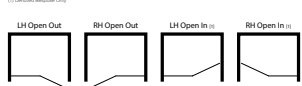

VIEW 04 \

INLINE PANEL + DOOR

STANDARD-FIXED SIZES ONLY

CODE	VR04S80*	VR04S90*	VR04S100*	VR04S110*	VR04S120*	VR04S130*	VR04S140**	VR04S150**
WIDTH (mm)	754-788	854-888	954-988	1054-1088	1154-1188	1254-1288	1354-1388	1454-1488
HEIGHT (mm)	2000	2000	2000	2000	2000	2000	2000	2000
CLEAR	£1,667	£1,702	£1,742	£1,980	£2,046	£2,104	£2,122	£2,229

CODE	VR04S160**	VR04S170**	VR04S180**
WIDTH (mm)	1554-1588	1654-1688	1754-1788
HEIGHT (mm)	2000	2000	2000
CLEAR	£2,334	£2,441	£2,546

*545MM DOOR **645MM DOOR

Prices for standard inward/outward frameless View 04 see page 120

M2M-MADE TO MEASURE SIZES

CODE	VR04B80	VR04B90	VR04B100	VR04B110	VR04B120	VR04B140	VR04B160	VR04B180
WIDTH (up to-mm)	800	900	1000	1100	1200	1400	1600	1800
HEIGHT (up to-mm)	2000	2000	2000	2000	2000	2000	2000	2000
CLEAR	£2,373	£2,416	£2,670	£2,765	£2,857	£3,038	£3,220	£3,401
ULTRA-CLEAR	£2,424	£2,491	£2,766	£2,868	£2,982	£3,207	£3,434	£3,662
COLOURS*	£2,514	£2,648	£2,930	£3,064	£3,199	£3,465	£3,729	£3,994
FLUTED	£2,715	£2,860	£3,164	£3,309	£3,455	£3,742	£4,027	£4,314

*SATIN ETCHED, BLUE, BRONZE, GREEN, OR GREY TINTED GLASS

Stay Bar: An SB2 stay bar is always included for all sizes between 1200mm and 1400mm
An SB9 stay bar is always included for all sizes 1500mm and above

Configurations